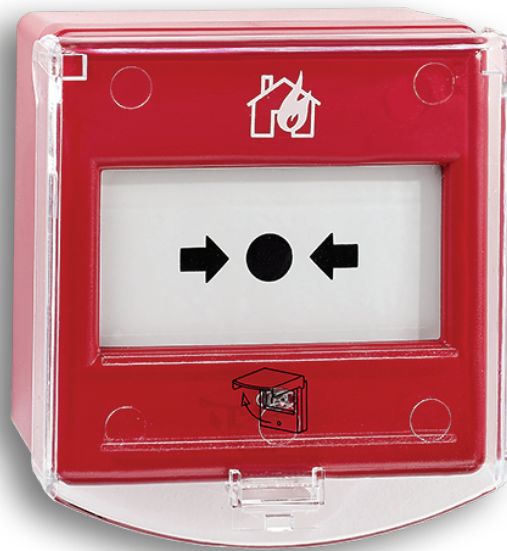

PRODUCT LEAFLET

Addressable manual call point with isolator 4433

FEATURES

- Polycarbonate flap to protect against accidental operation
- For flush mounting or surface mounting
- Built-in short-circuit isolator
- Configurable polling LED on the front

DATA

-  - 10 to +50 °C
-  < 90%
-  87x87x60 mm
-  201g

GENERAL

- Tested and approved according to EN54-11 and EN54-17
- Vds Approval: G 213004
- CPD: 0786-CPD-21235

RELATED PRODUCTS

- 2347 - Replacement glass (10 pcs)
- 2348 - Replacement polycarbonate flap (10 pcs)