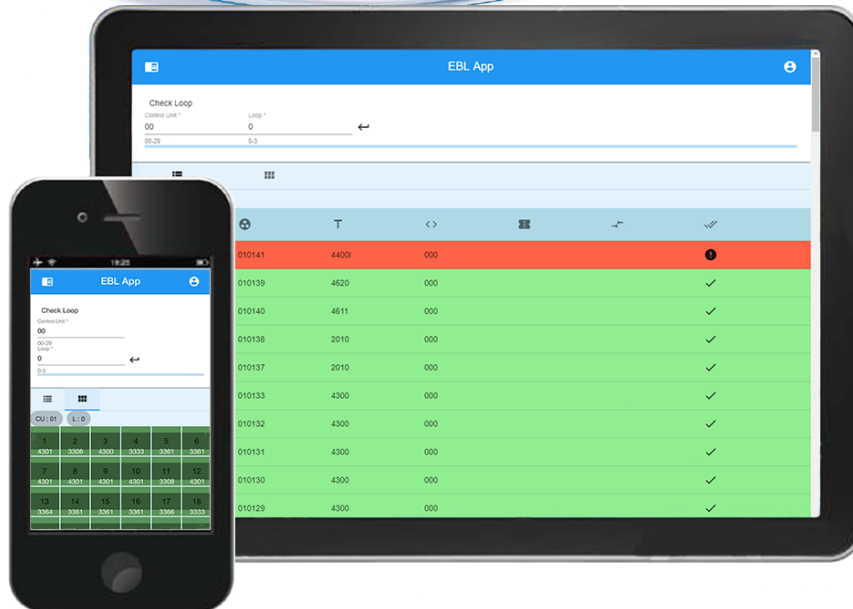

PRODUCT LEAFLET

EBL App

FEATURES

Simplify commission and service of the EBL systems

Test mode

- Set zones in testmode
- Test results presented on screen
- Possible to sign and store as pdf for printing

Check loop

- Run a check loop directly from your smartphone
- Presentation in list- or matrix view

Output activator

- Activate any outputs on I/O-modules, expansionboards or in the controlpanel
- Verifies program and output functionalities, including interlocking

LED Activator

- Lights up the LED on the detector
- Tool for commissioning when you are unsure where the cabling is
- To localize every device in an installation

DATA

EBLweb App tool

EBLWeb ≥ v. 2.5.x

GENERAL